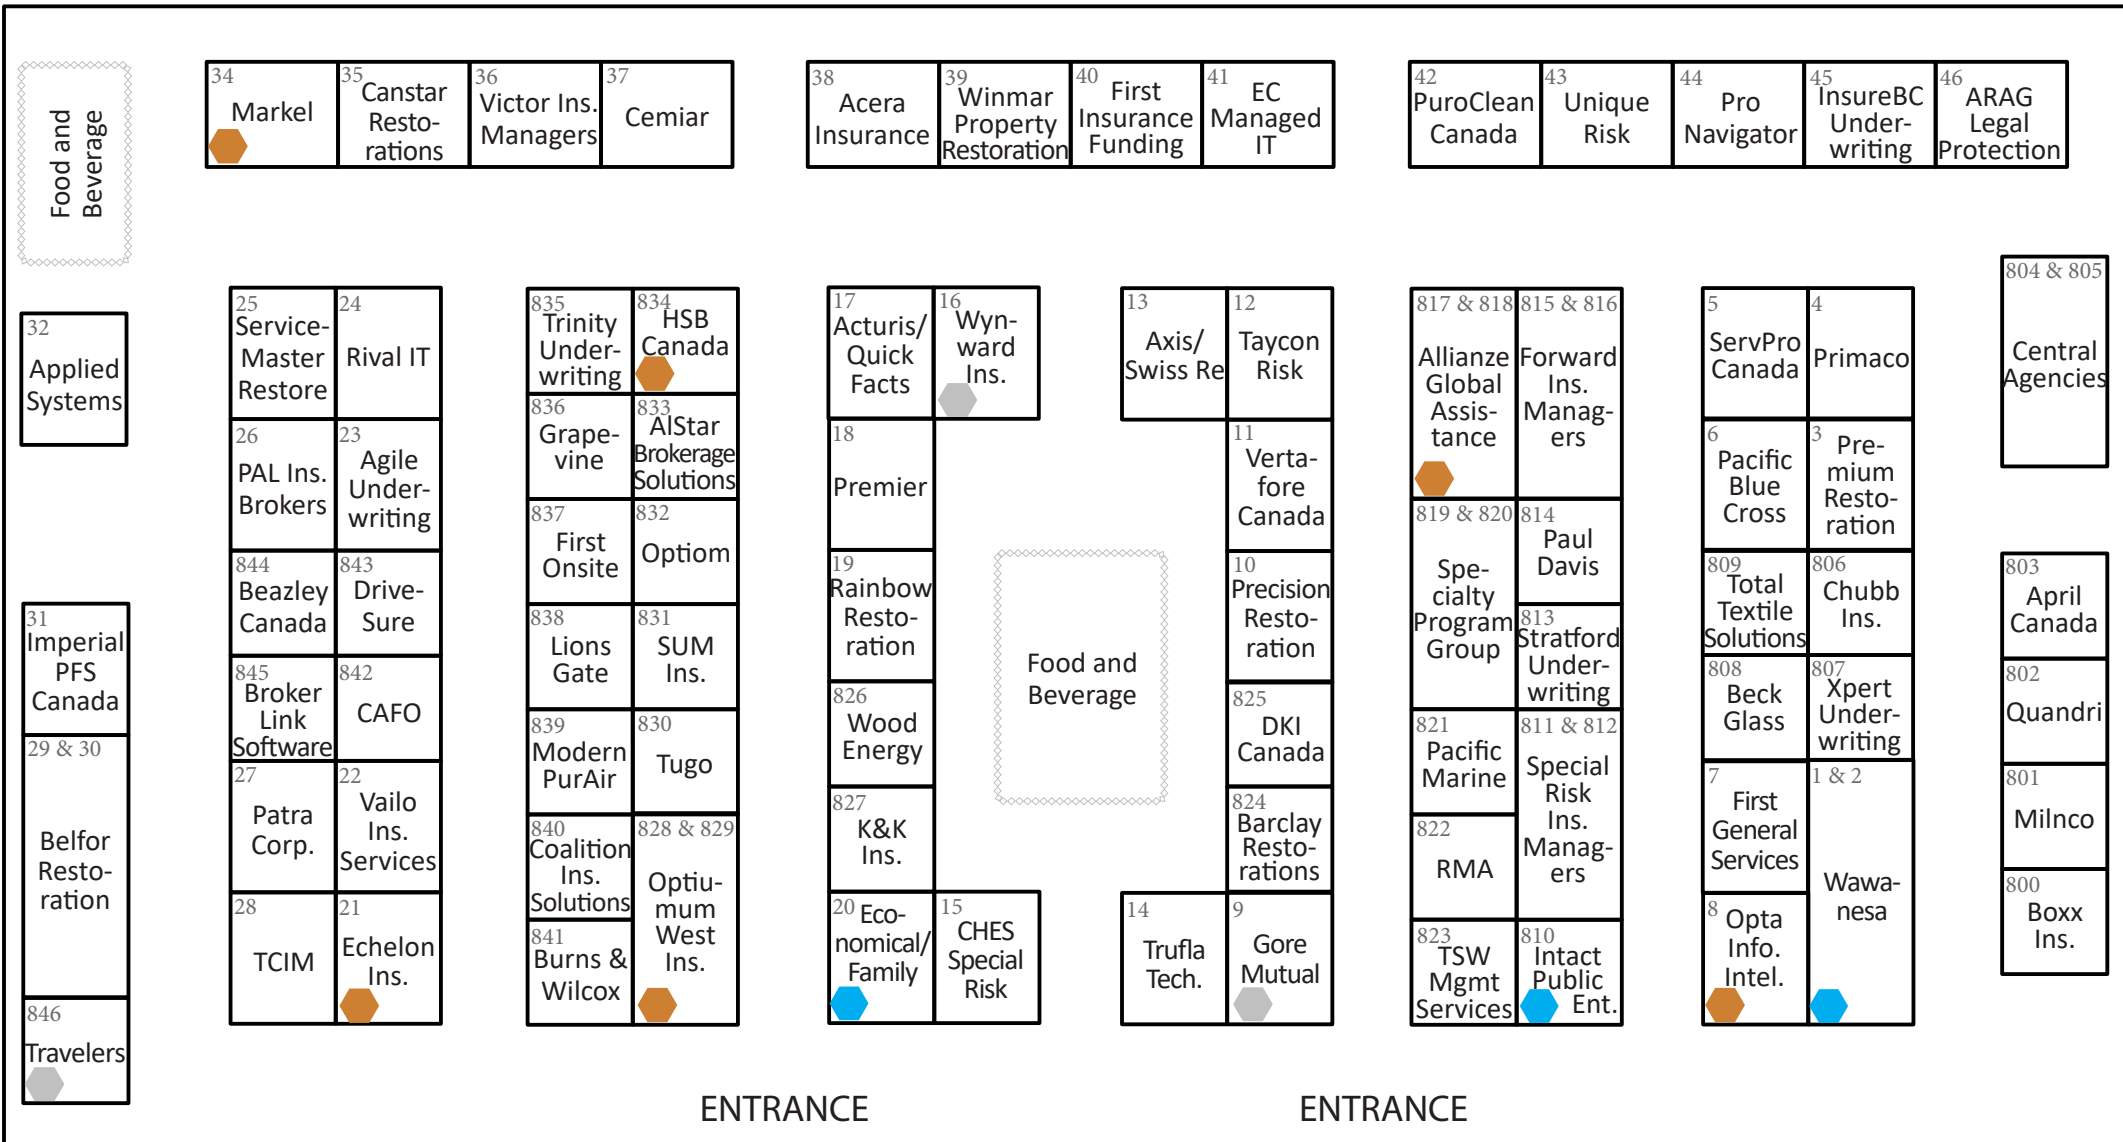

REGENCY BALLROOM

SPONSOR BOOTHS:

-  Diamond
-  Gold
-  Silver
-  Bronze

★ Career & Education Information

BALMORAL/WINDSOR